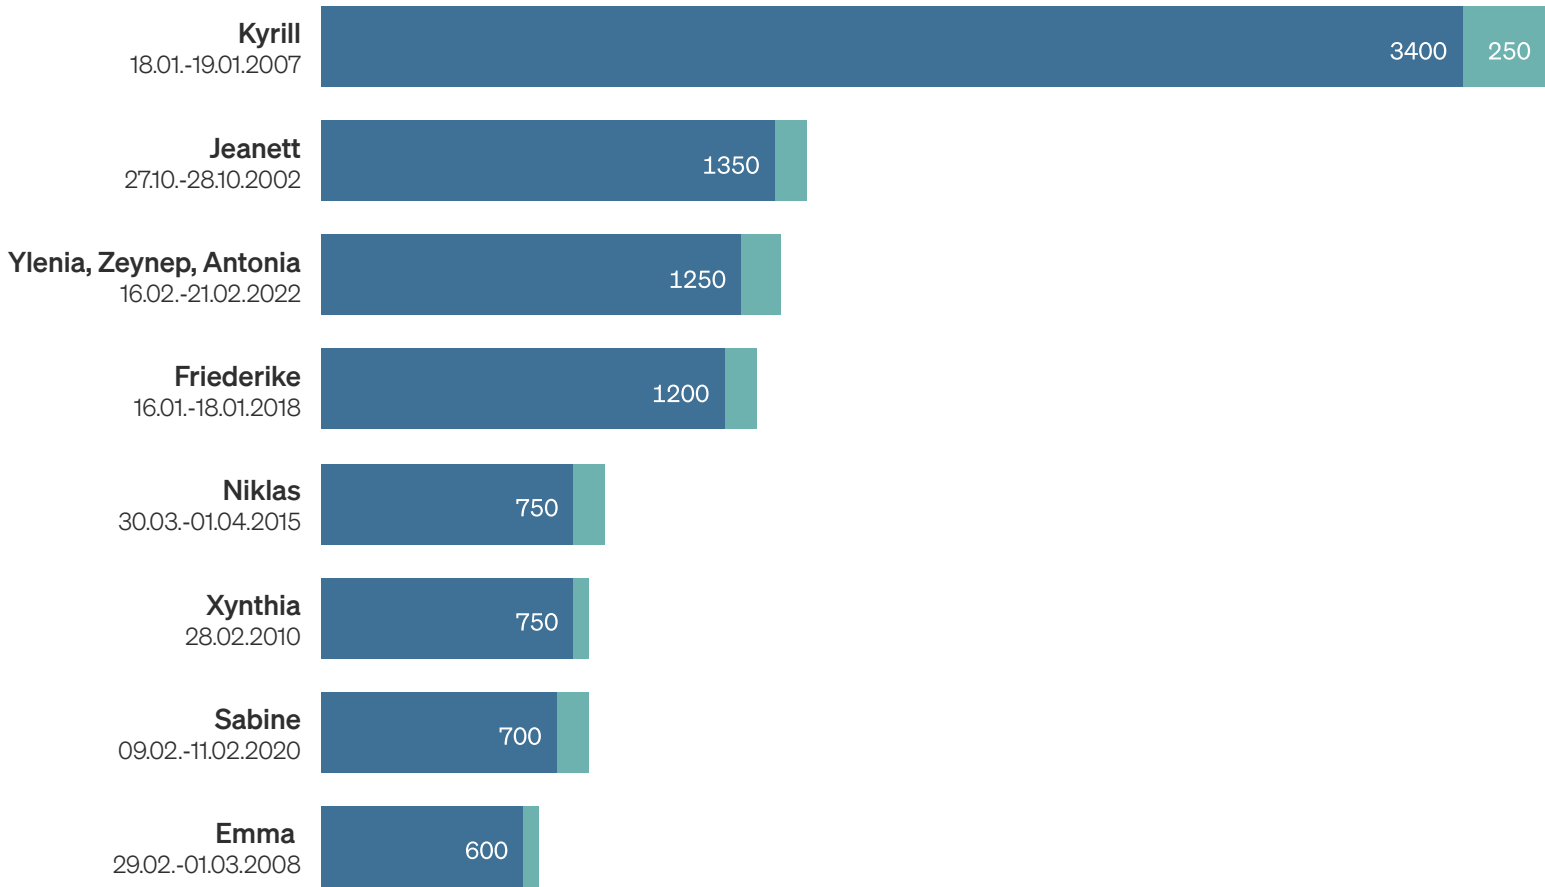

The worst winter storms in Germany since 2002

Claims expenditure in million of EUR

■ property insurance ■ motor vehicle

Source: GDV

[→ About the data](#)

[↗ Download / Share](#)